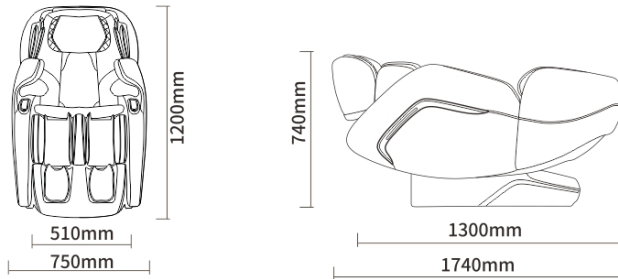

PU FABRIC
(CHOCOLATE/GREY)

MEASUREMENTS

Recommended minimum of 50mm space between backrest and wall

WARRANTIED TO 120KG WEIGHT LIMIT

SALES COLLATERAL AVAILABLE

- POS PAGE
- SPECIFICATION / TRAINING SHEET
- QUICK START GUIDE & OPERATING INSTRUCTIONS